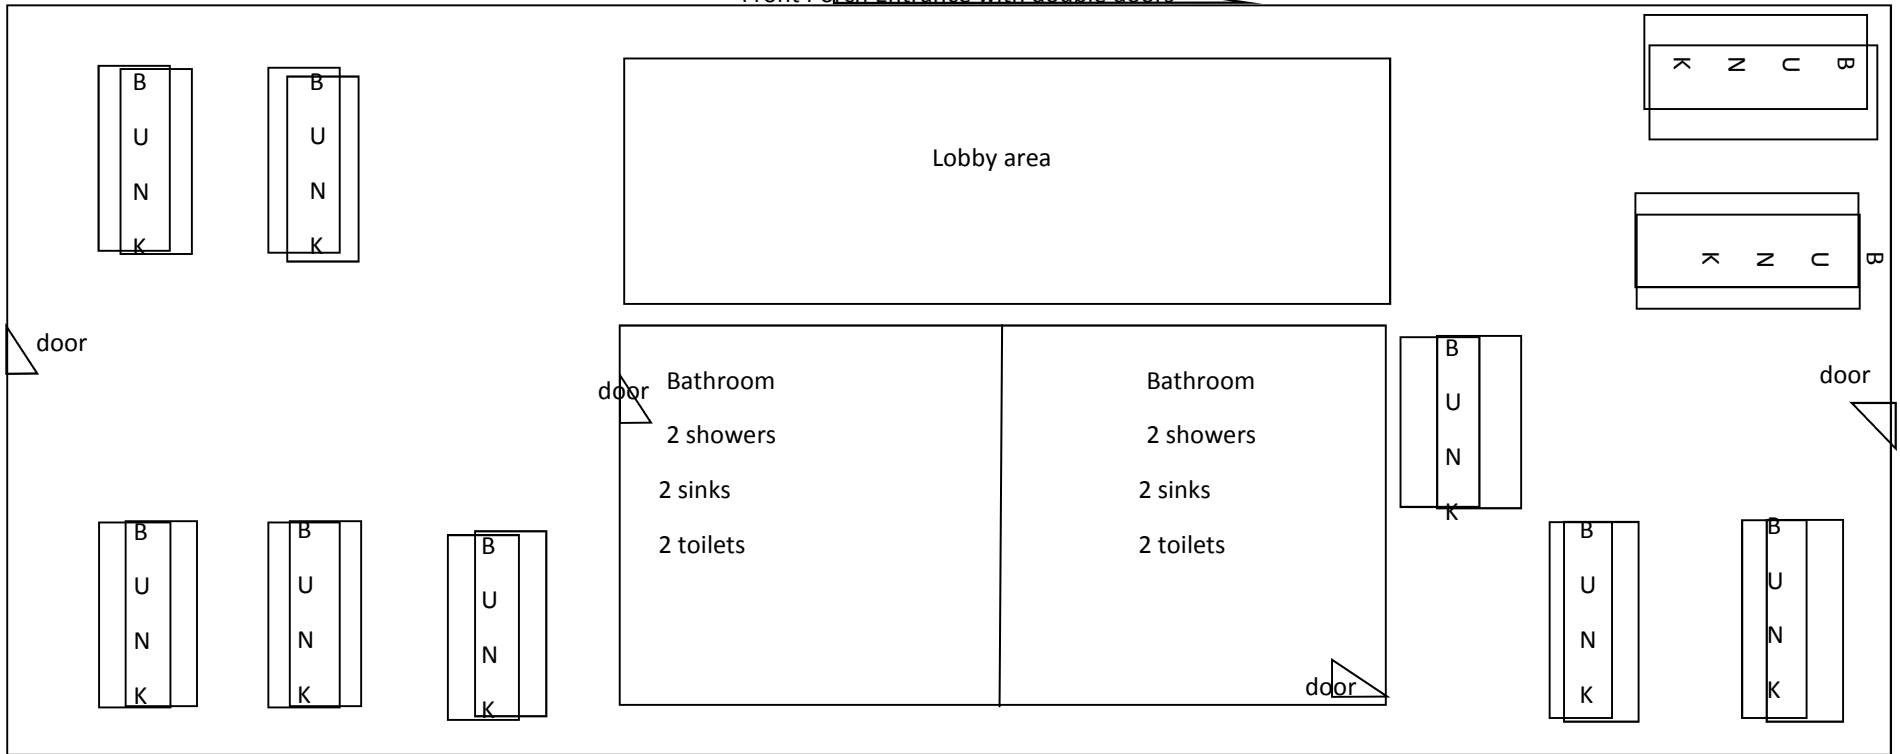

Koinonia Lodge—accommodations for 20, bunk sty

Lower level contains kitchenette and meeting area for 20.

Front Porch Entrance with double doors

Koinonia Upper Level Layout