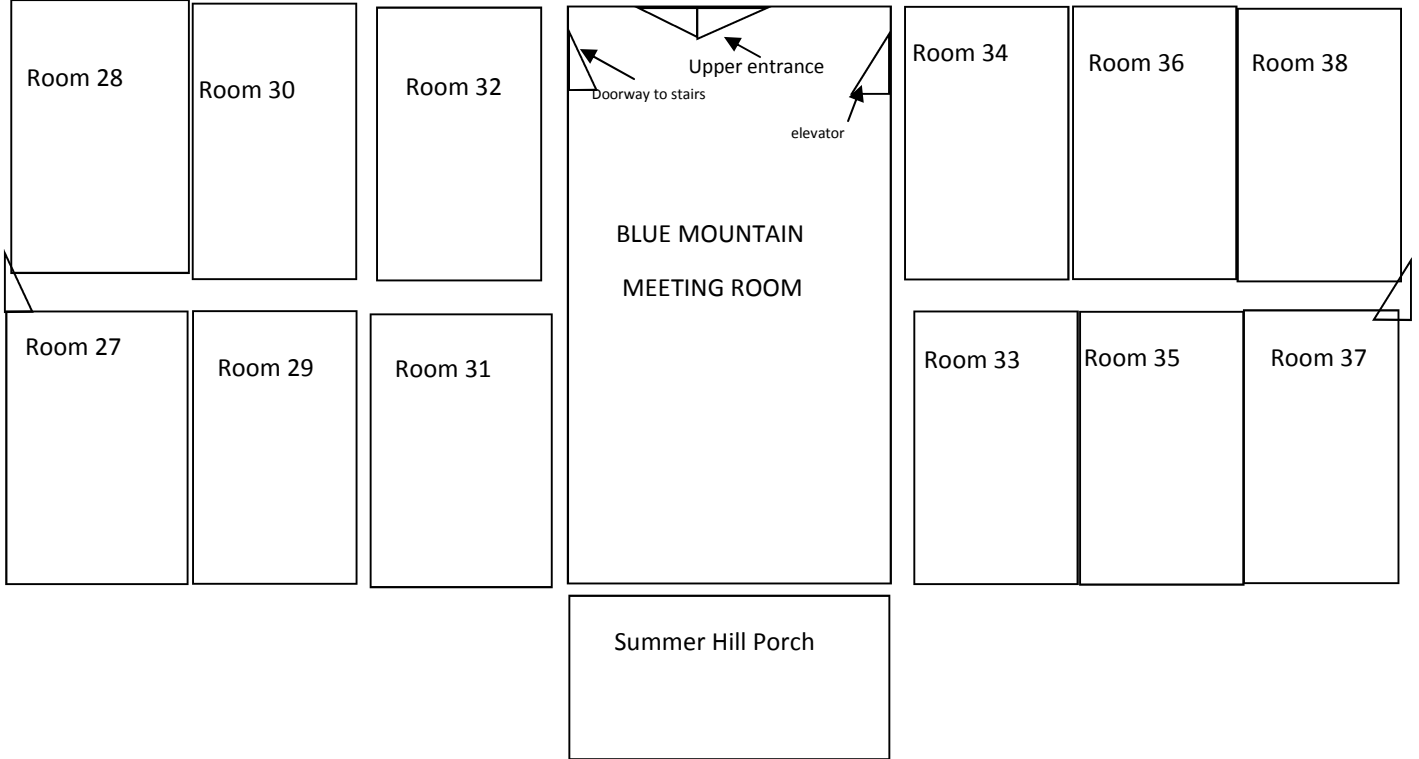

Mt. View 18 rooms total capacity 66 Group Name: _____

(Room chart is not to scale)

Group Leader name: _____

Group leader room number _____

Please enter number of guests in each room

UPPER FLOOR 12 ROOMS HAVE 2 DOUBLE BEDS to sleep 4 IN EACH ROOM and a private bathroom.

LOWER FLOOR: ROOMS HAVE 1 DOUBLE AND 1 SINGLE BED and a private bathroom and can accommodate 3 to a room.